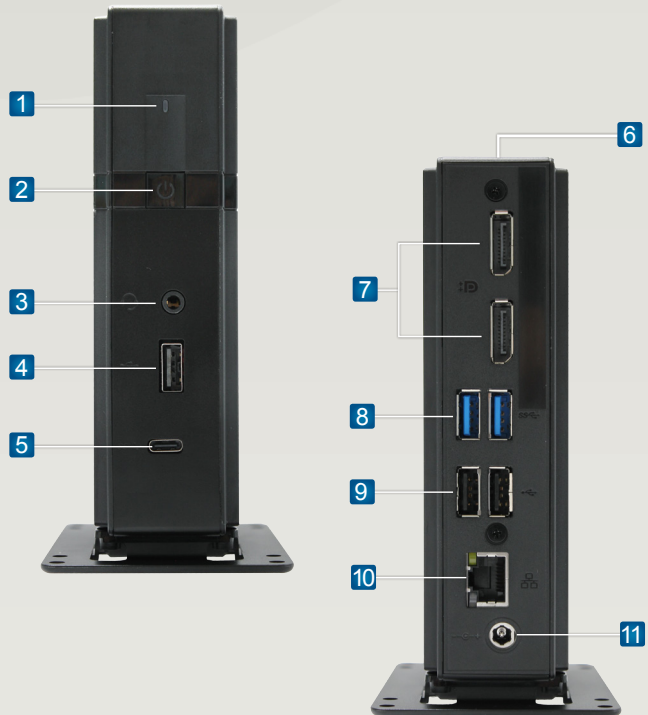

Thin Client Atrust t185W

- 1 Power LED**
Indicates the status of power.
- 2 Power Button**
Press to turn on/off the client.
- 3 Audio Combo**
Headphone / Microphone Combo.
- 4 USB 2.0 Port x 1**
Connects to a USB device.
- 5 USB 3.2 Gen 1 Type C**
Connects to a USB device.
- 6 Kensington Lock Slot**
Connects a Kensington cable to secure the thin client.
- 7 DisplayPort x 2**
Connects to a monitor.
- 8 USB 3.2 Gen 1 x 2**
Connects to a USB device.
- 9 USB 2.0 Port x 2**
Connects to a USB device.
- 10 LAN Port**
Connects to a host server through a LAN switch.
- 11 DC IN**
Connects to an AC adapter.