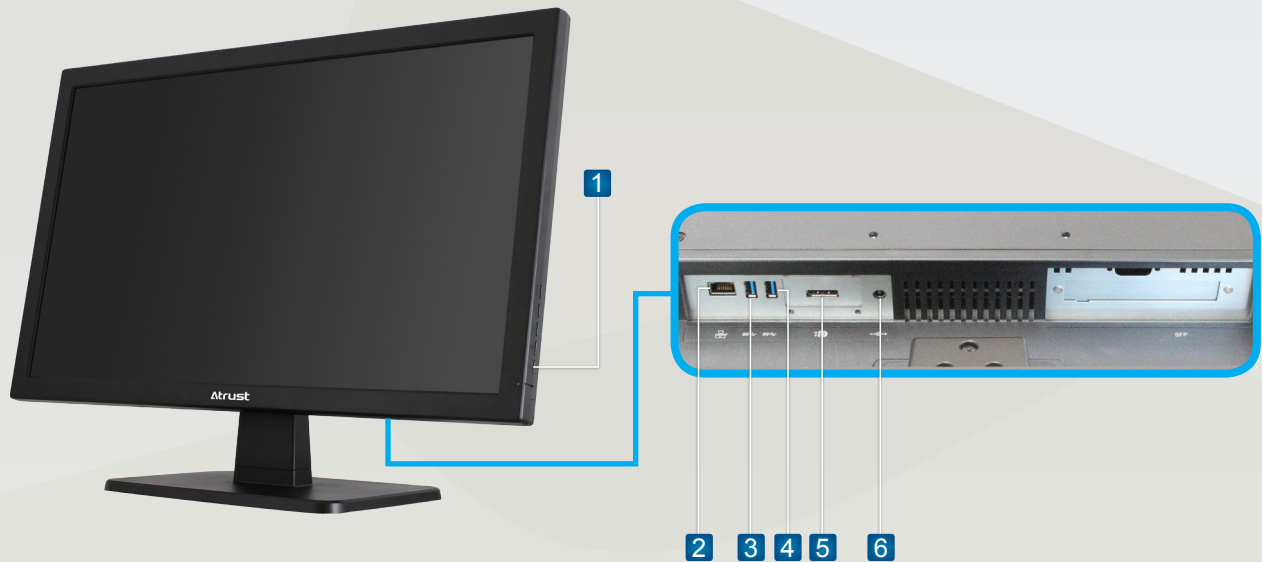

Atrust All-in-One- A210W

1 Power Button

* Press to :

- a) Turn on the system.
- b) Resume from the suspend mode.

* Long press to **power off** the system.

2 LAN Port

It connects to a host server through a LAN switch.

3 USB 3.2 Gen 1 Port

It connects to USB device.

4 USB 3.2 Gen 1 Port

It connects to USB device.

5 DisplayPort

It connects to a monitor.

6 DC IN

It connects to an AC adaptor.

7 Microphone Port

It connects to a microphone.

8 Headphone Port

It connects to a headphone or a speaker system.

9 USB 2.0 Port x 2

It connects to USB devices.

10 USB 2.0 Port x 2

It connects to USB devices.