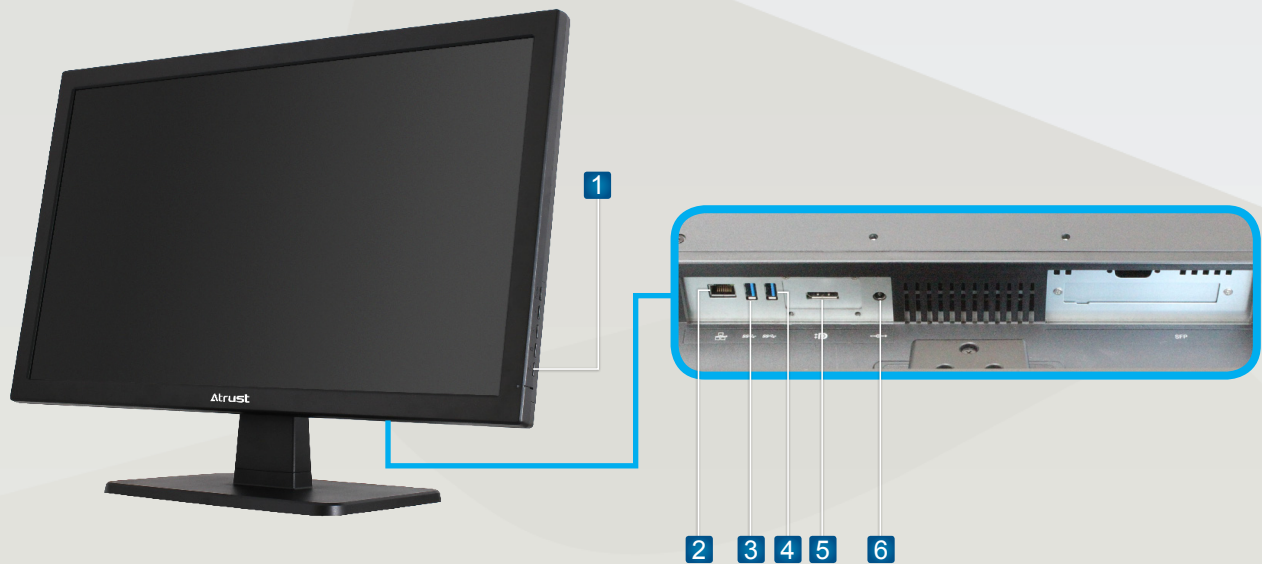

Atrust All-in-One- A210L

1 Power Button

* Press to :

- a) Turn on the system.
- b) Resume from the suspend mode.

* Long press to **power off** the system.

2 LAN Port

It connects to a host server through a LAN switch.

3 USB 3.2 Gen 1 Port

It connects to USB device.

4 USB 3.2 Gen 1 Port

It connects to USB device.

5 DisplayPort

It connects to a monitor.

6 DC IN

It connects to an AC adaptor.

7 Microphone Port

It connects to a microphone.

8 Headphone Port

It connects to a headphone or a speaker system.

9 USB 2.0 Port x 2

It connects to USB devices.

10 USB 2.0 Port x 2

It connects to USB devices.