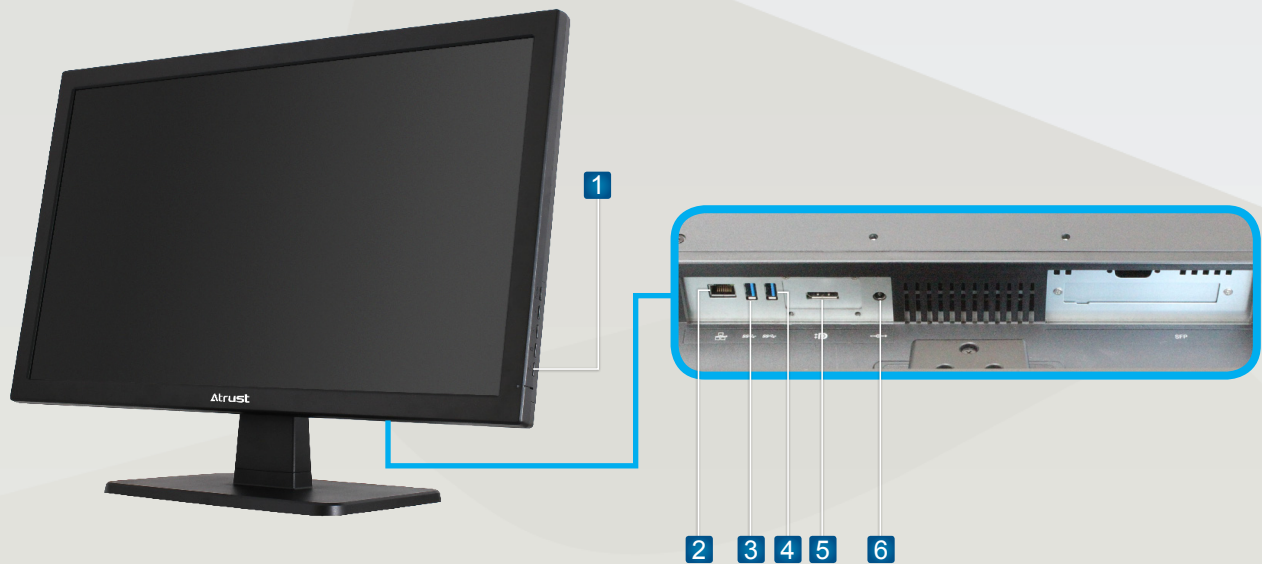

### 1 Power Button

\* Press to :

- a) Turn on the system.
- b) Resume from the suspend mode.

\* Long press to **power off** the system.

### 2 LAN Port

It connects to a host server through a LAN switch.

### 5 DisplayPort

It connects to a monitor.